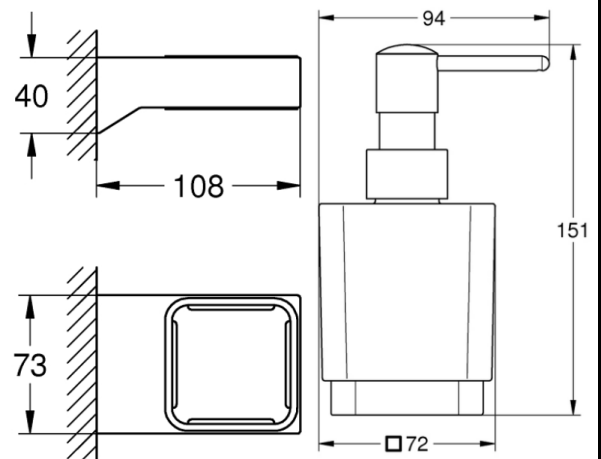

Colour options:

- 000 | StarLight Chrome
- DC0 | SuperSteel
- DA0 | Warm Sunset
- A00 | Hard Graphite
- AL0 | Brushed Hard Graphite
- GL0 | Cool Sunrise
- GN0 | Brushed Cool Sunrise
- DL0 | Brushed Warm Sunset
- BE0 | Polished Nickel
- EN0 | Brushed Nickel

Note: [GROHE 40865000 UNBOXING](https://www.youtube.com/watch?v=isxyNj8Z4ok) <https://www.youtube.com/watch?v=isxyNj8Z4ok>

* All information of the above is for the reference only. No prior notice is made if any changes.